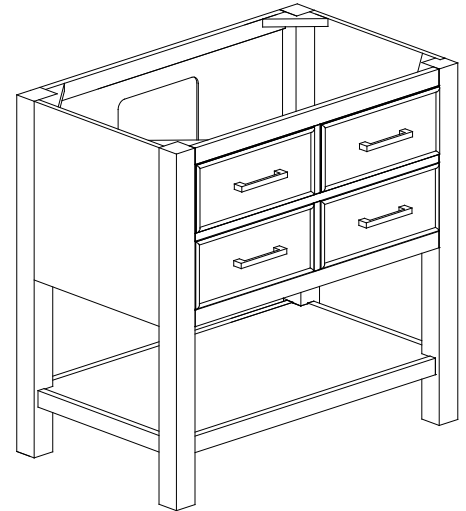

## Features

- Solid poplar wood frame, poplar veneer MDF
- 2 soft-close drawer
- Brushed nickel finished hardware
- Adjustable height levelers

## Nominal Dimension

- 36W x 21.5D x 34H (inches)

## Nominal Dimension / Dimension Nominale

- 37W x 22D x 8.7H inches | 940 x 560 x 221 mm